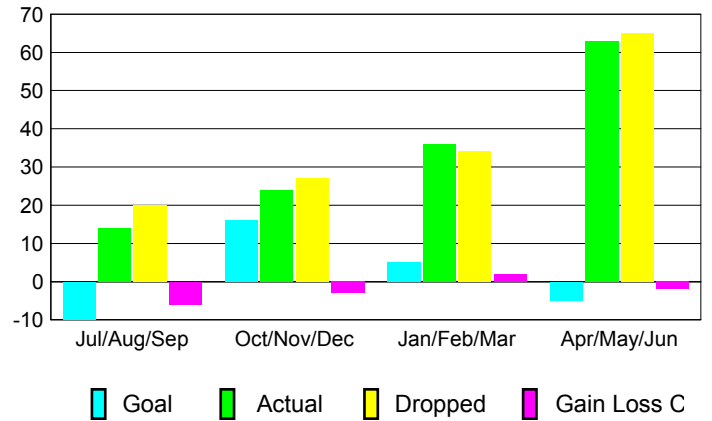

GMT: **JØRN ANDERSEN**

Location: **FINLAND**

GMT CA: **4**

CLUBS

Month	New Club Goal	Actual New Clubs	Actual Dropped Clubs	Gain/Loss of Clubs
2012-2013				
Jul/Aug/Sep	0	0	0	0
Oct/Nov/Dec	1	0	0	0
Jan/Feb/Mar	0	0	0	0
Apr/May/June	0	1	0	1
Totals	1	1	0	1

Club Results 2012-2013

Goal, New, Dropped, Gain/Loss

MEMBERSHIP

Month	Net Memb Goal	Actual New Memb	Actual Dropped Memb	Gain/Loss of Memb
2012-2013				
Jul/Aug/Sep	-10	14	20	-6
Oct/Nov/Dec	16	24	27	-3
Jan/Feb/Mar	5	36	34	2
Apr/May/June	-5	63	65	-2
Totals	6	137	146	-9

Membership Results 2012-2013

Goal, New, Dropped, Gain/Loss

YTD Status Quo Clubs 2012-2013

Status Quo Clubs Compared to Status Quo Members

Gender Comparison 2012-2013

Club Gain/Loss 2012-2013

Membership Gain/Loss 2012-2013